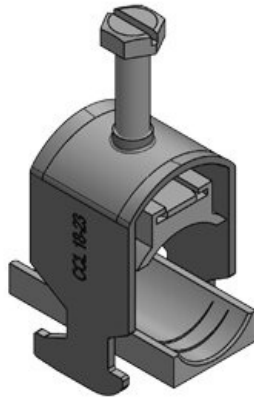

CCL 18-23

Part No.	32002	Clamping	1 x 18 - 23
EAN	4251269323	range	mm
	591		
Package quantity	25		
Length	24 mm		
Width	26 mm		
Height	38 mm		
Mounting height	62 mm