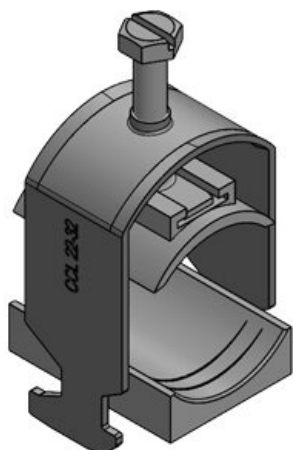

CCL 22-32

Part No.	32003	Clamping	1 x 22 - 32
EAN	4251269323	range	mm
	607		
Package quantity	25		
Length	24 mm		
Width	38 mm		
Height	52 mm		
Mounting height	72 mm